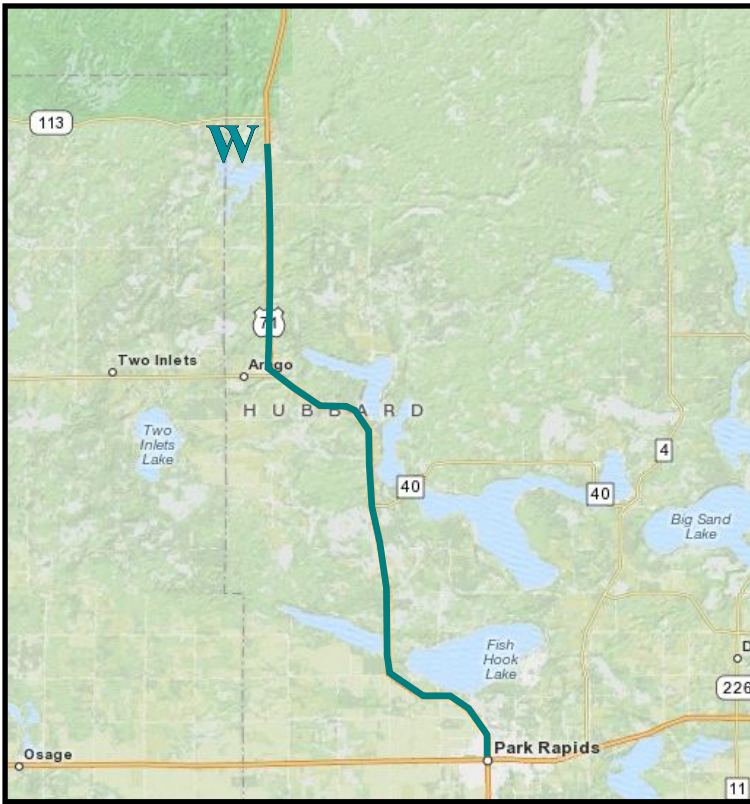

Directions to Flying W Gardens Landscape and Garden Center

From Park Rapids:

At the intersection of US 34 and US 71, go North on US 71 for 16.5 miles. Flying W Gardens is located along US 71. Left hand side of road.

From Bemidji:

From Bemidji take MN 197 (Bemidji Ave) south, MN 197 will turn into US 71. Continue on US 71 south for 32 miles. Flying W Gardens is located along US 71. Right hand side of road.