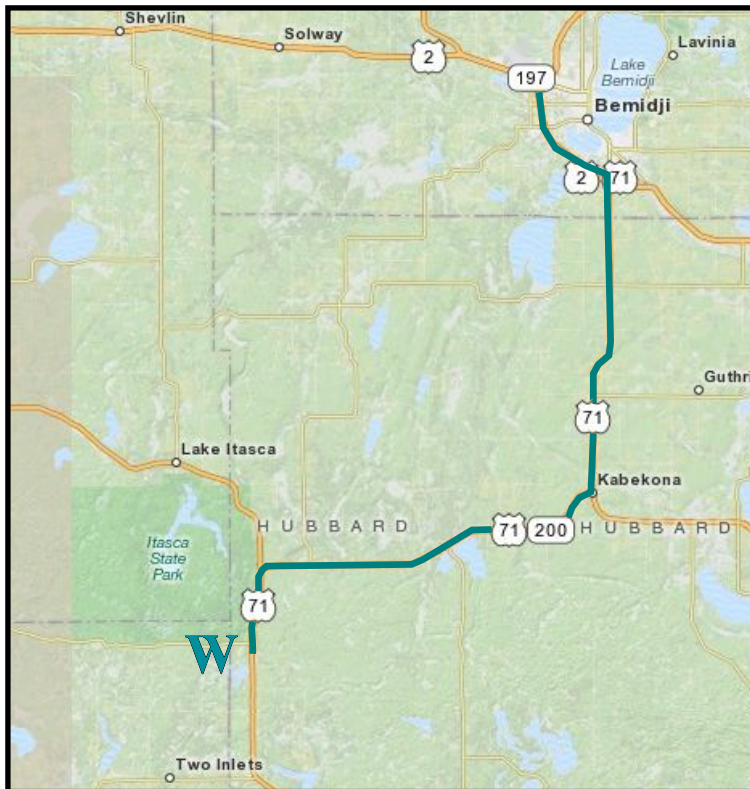

Directions to Flying W Gardens Landscape and Garden Center

From Park Rapids:

At the intersection of US 34 and US 71, go North on US 71 for 16.5 miles. Flying W Gardens is located along US 71. Left hand side of road.

From Bemidji:

From Bemidji take MN 197 (Bemidji Ave) south, MN 197 will turn into US 71. Continue on US 71 south for 32 miles. Flying W Gardens is located along US 71. Right hand side of road.